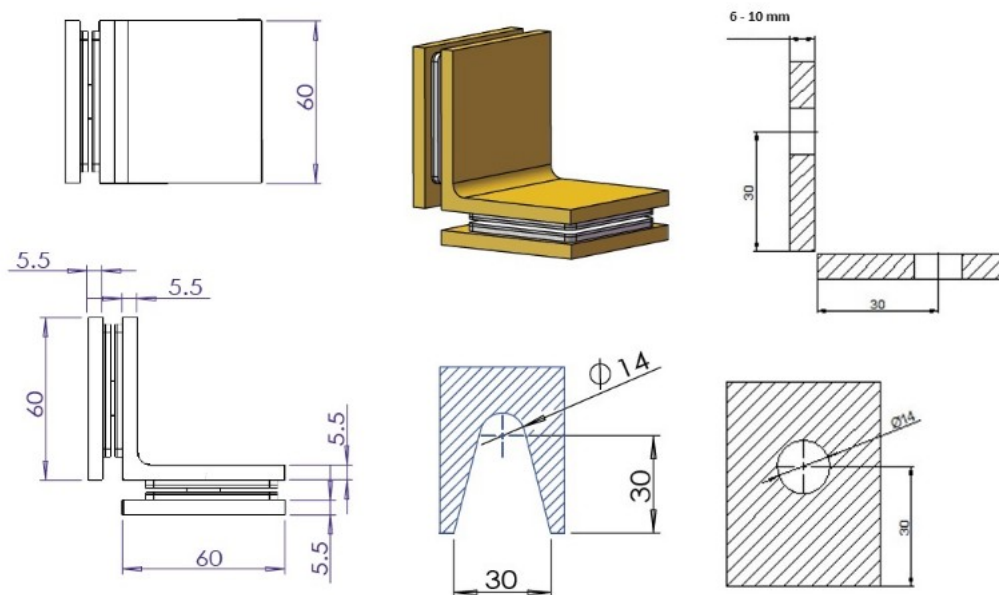

PRODUCT SHEET

Description:

Glass Clamp "Lima", 90DG, SS-Look, Glass/Glass, 60x60x20,5mm, 6-10mm Glass, Glass Mounted By $\varnothing$ 14mm Drilling, Hidden, Screws, Brass, Alu & SS-304 Material

Item number:

15.26.840-5

Units	Box	Carton	HS Code	Barcode
Pcs.			8302419000	
				5704866519458

SISO A/S

Mileparken 11
DK-2740 Skovlunde
Denmark
VAT: 24786013

Phone +45 45 830 900

www.siso.dk
siso@siso.dk

Danske Bank
Nytorv Branch
Copenhagen
SWIFT: DABADKKK

Account no.
4180 3112 112936
IBAN Account
DK7230003112112936